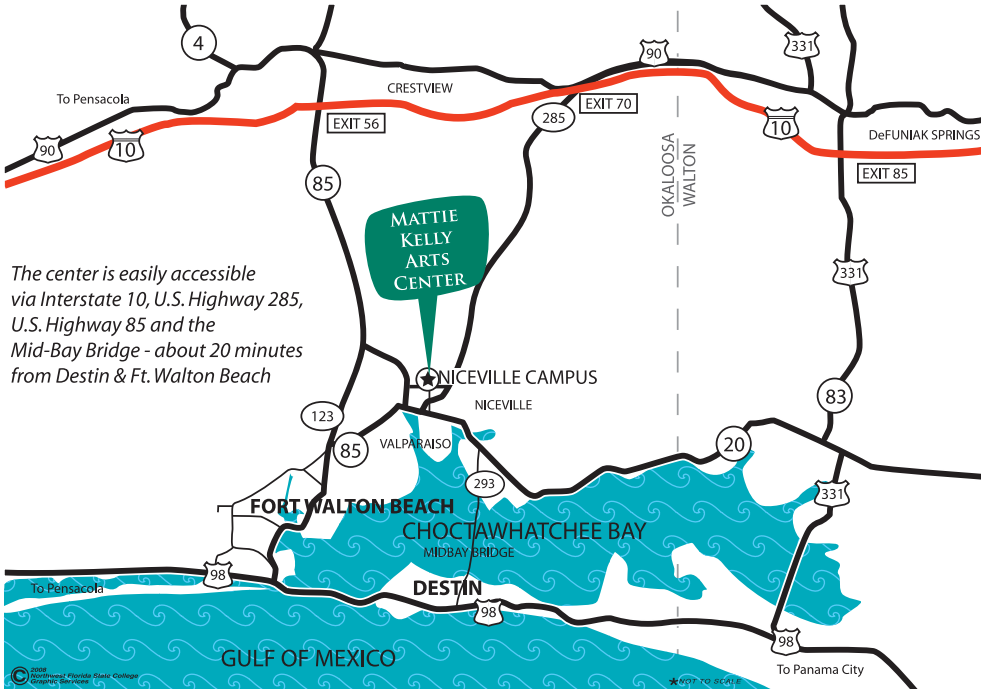

MATTIE KELLY ARTS CENTER

NORTHWEST FLORIDA STATE COLLEGE

100 College Blvd., Niceville, Florida (850) 729-6000

www.mattiekellyartscenter.org

National Broadway & Artist Series,
Northwest Florida Symphony Orchestra, Art Galleries & more!
See website for current schedule of events & ticket sales.

*The center is easily accessible
via Interstate 10, U.S. Highway 285,
U.S. Highway 85 and the
Mid-Bay Bridge - about 20 minutes
from Destin & Ft. Walton Beach*