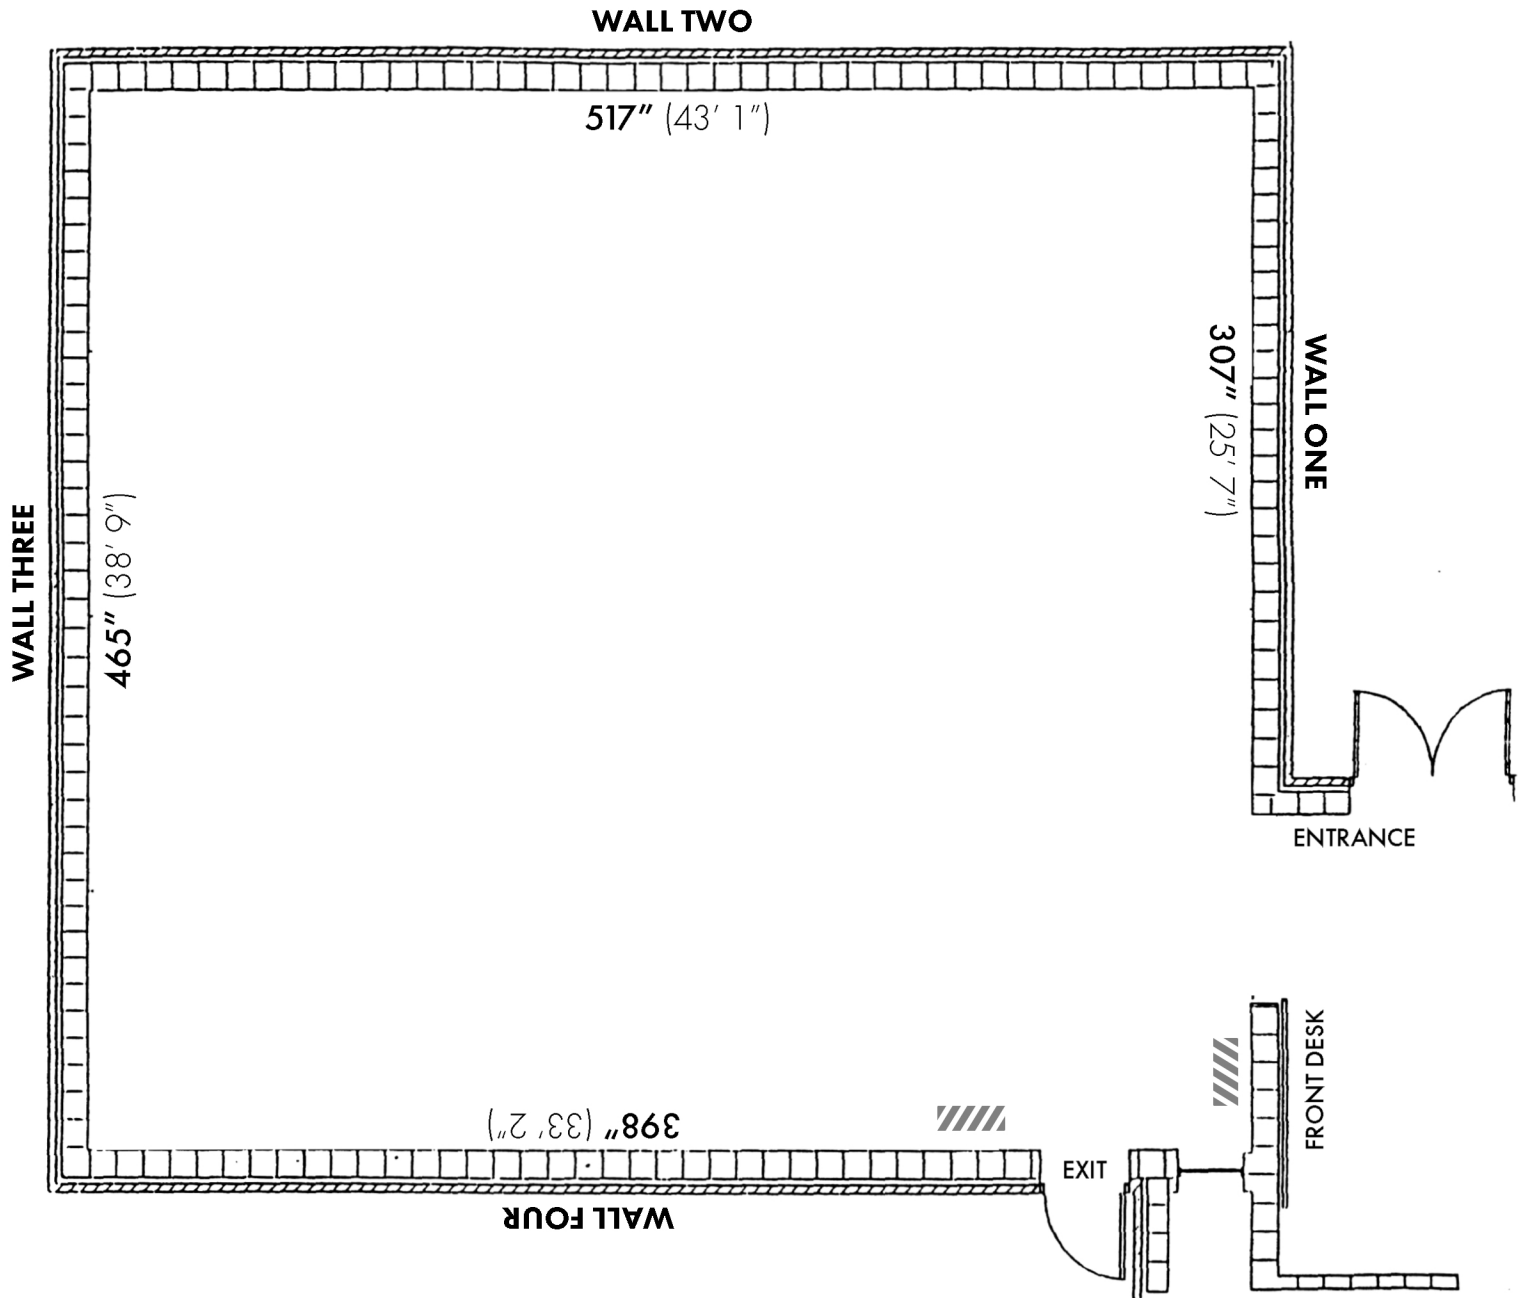

McILROY GALLERY

168" (14') wall height with 12" baseboard
1687" total wall space

HOLZHAUER GALLERY

 light switches/thermostats/fire alarms/etc
 not included in wall measurements