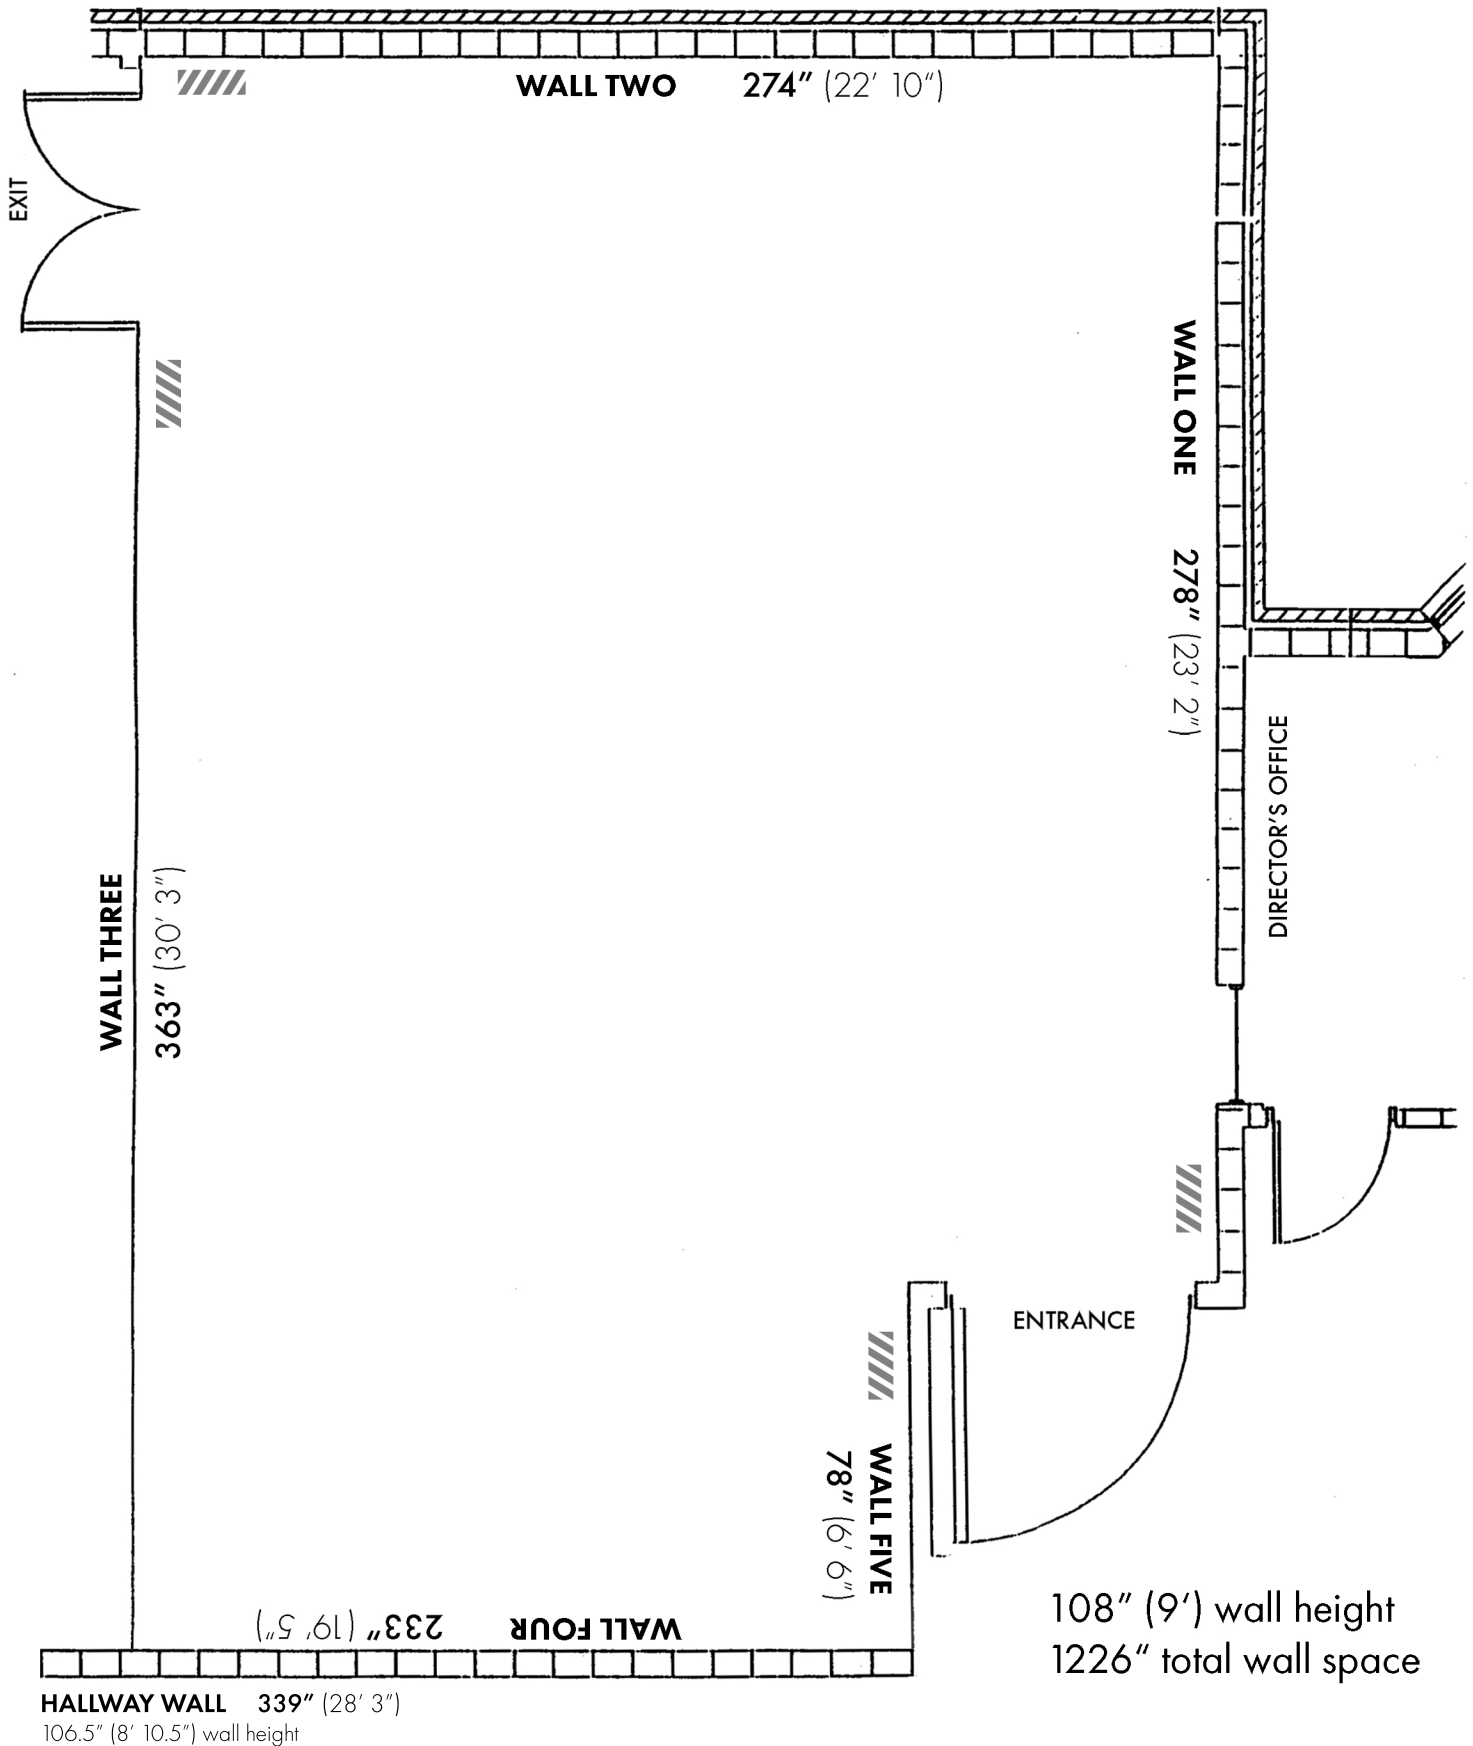

McILROY GALLERY

168" (14') wall height with 12" baseboard
1687" total wall space

HOLZHAUER GALLERY

 light switches/thermostats/fire alarms/etc
 not included in wall measurements